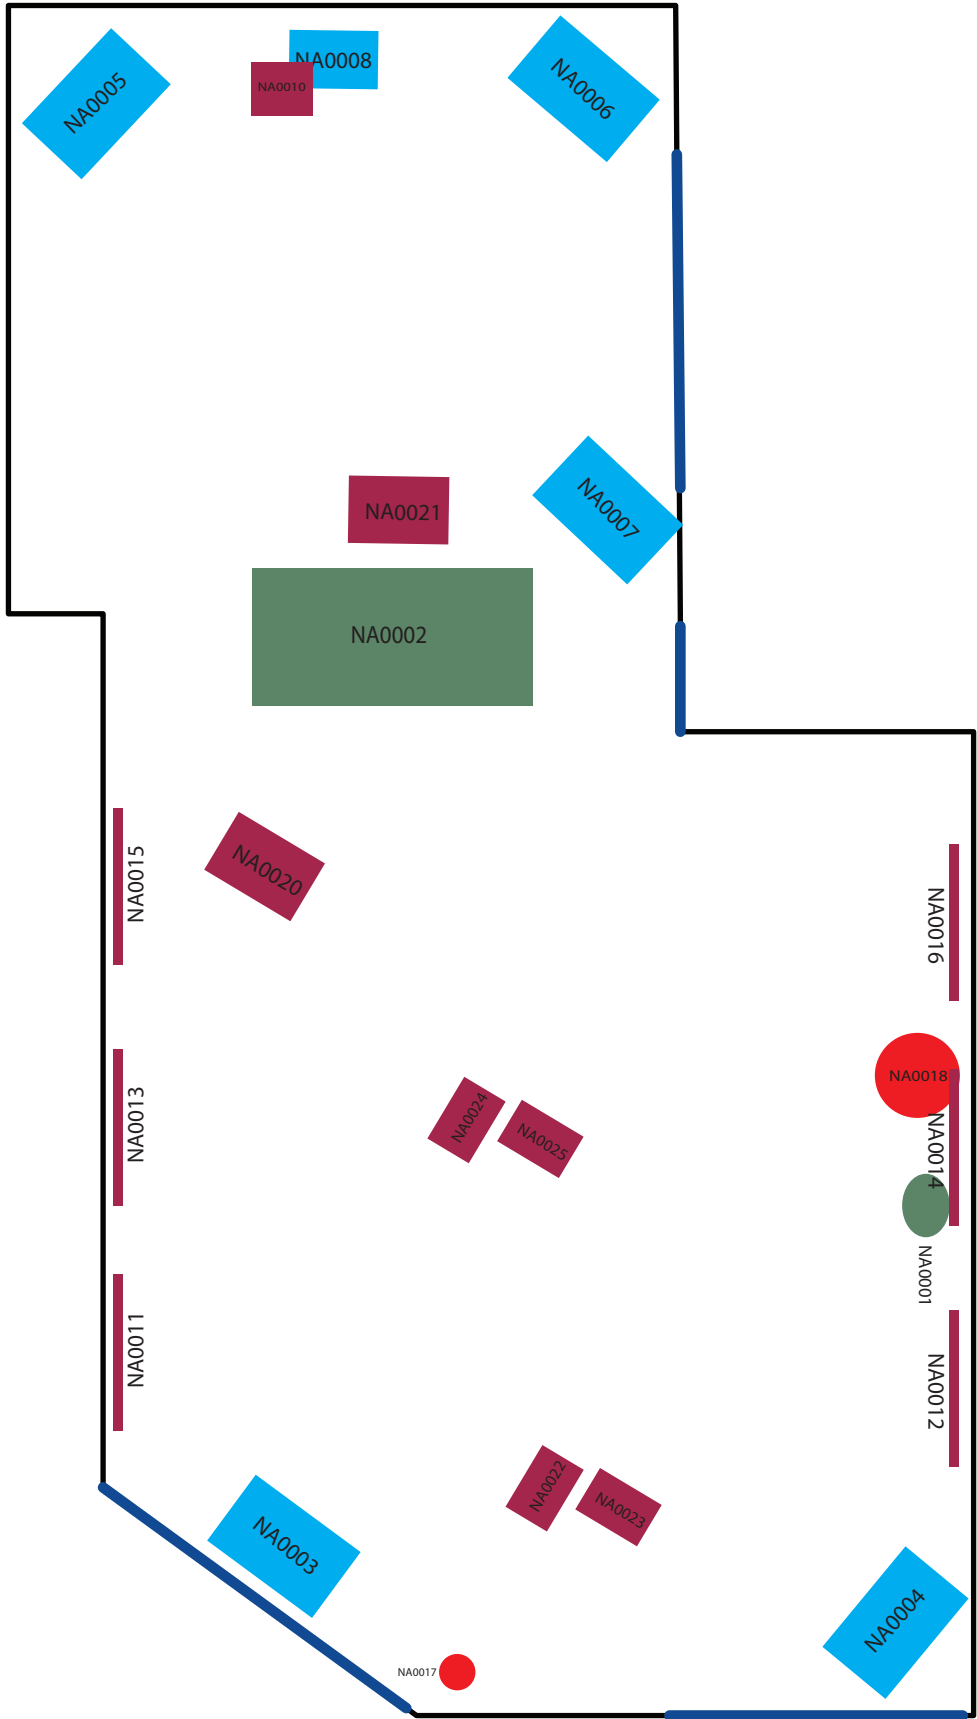

Equipment placement overview Das Wundermuseum

	Layout:	Nature exhibit	Only for general reference. Not to scale.
	Date:	2-4-2023	
	Status:	Ready for client approval