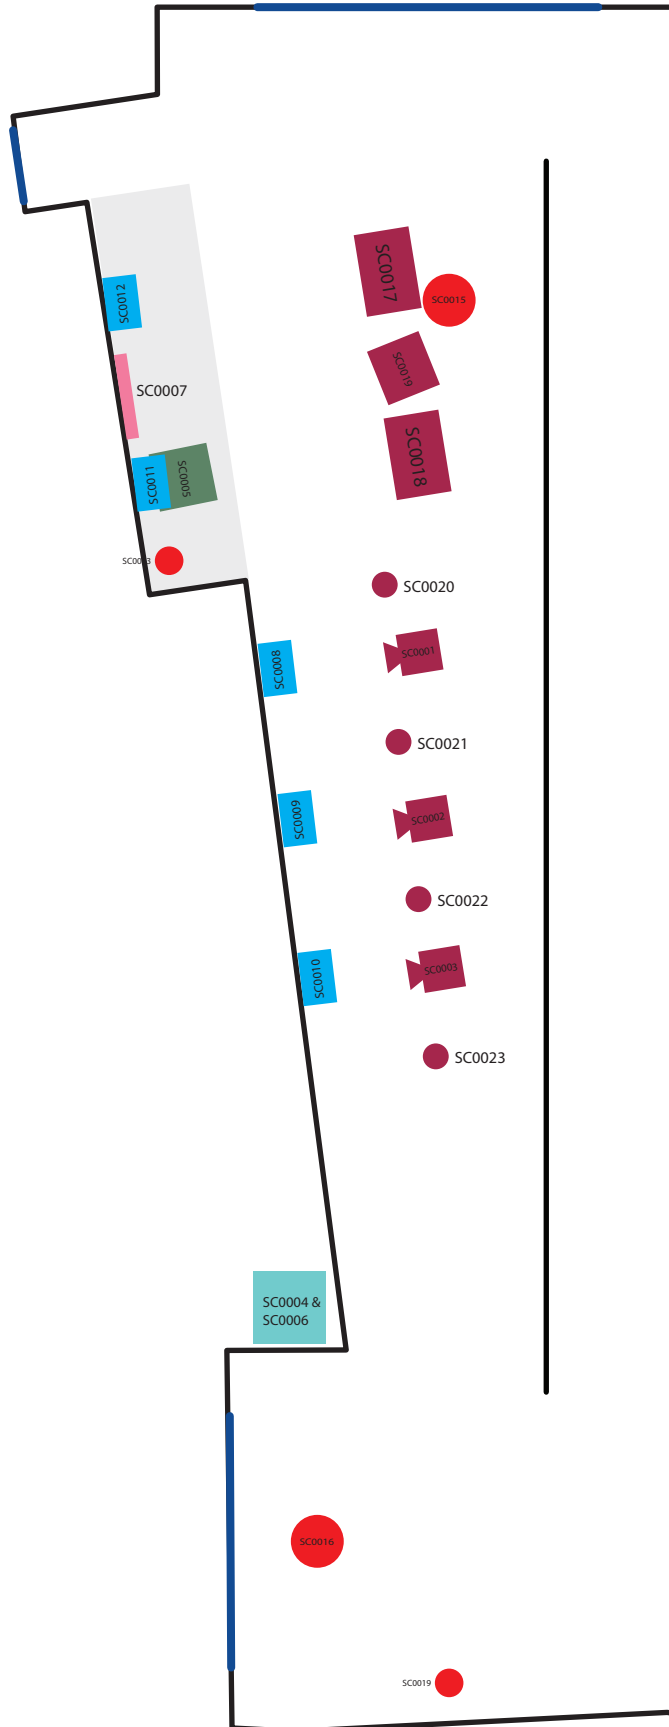

Equipment placement overview Das Wundermuseum

Layout:	Science exhibit
Date:	2-4-2023
Status:	Ready for client approval

Only for general reference. Not to scale.