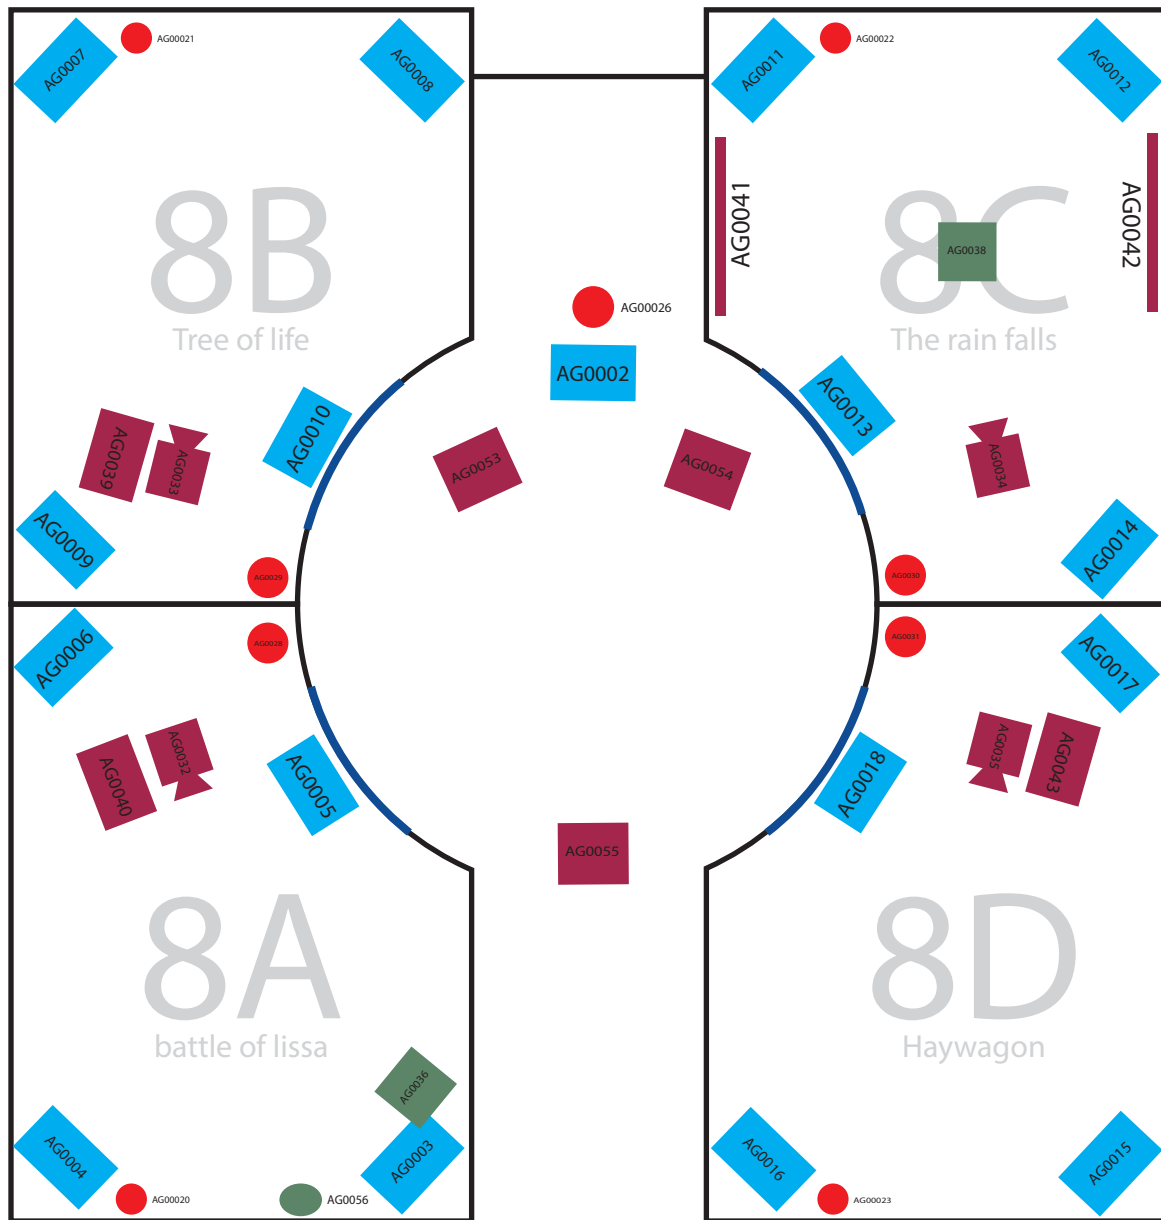

Equipment placement overview Das Wundermuseum

	Layout:	Art gallery	Only for general reference. Not to scale.
	Date:	2-4-2023	
	Status:	Ready for client approval