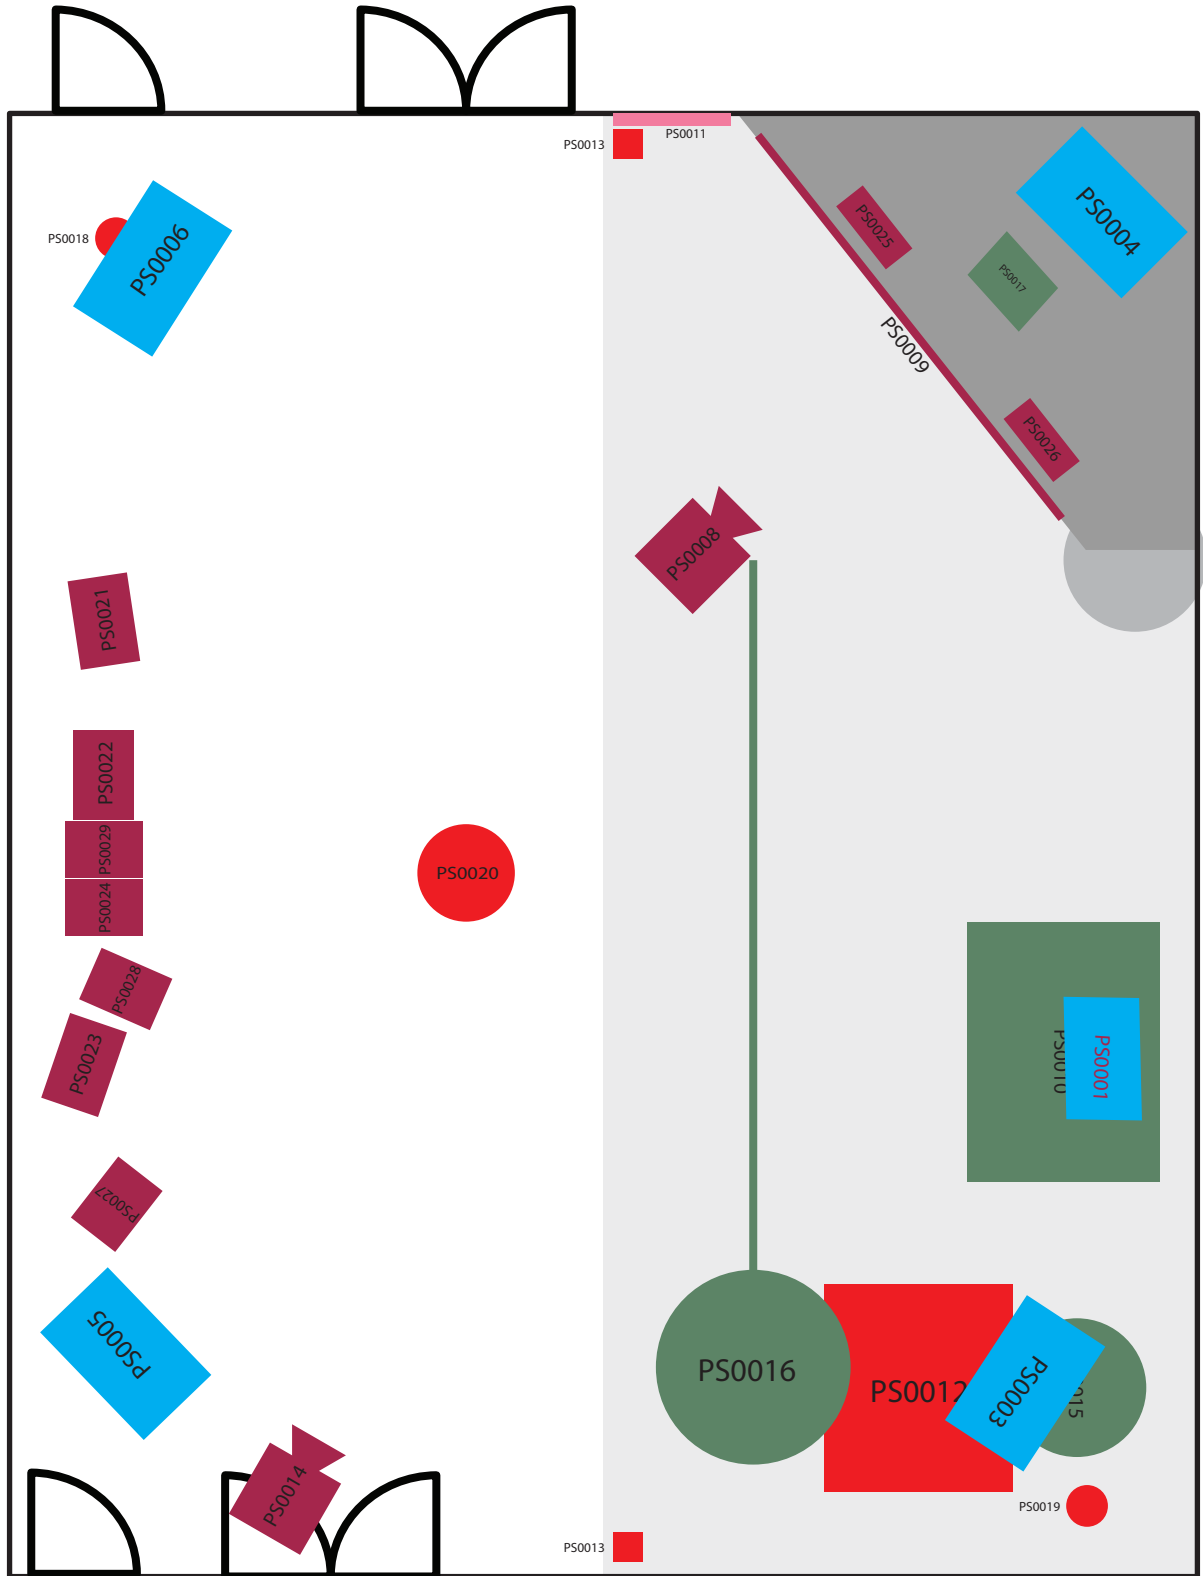

Equipment placement overview Das Wundermuseum

Layout:	Preshow
Date:	2-4-2023
Status:	Ready for client approval

Only for general reference. Not to scale.